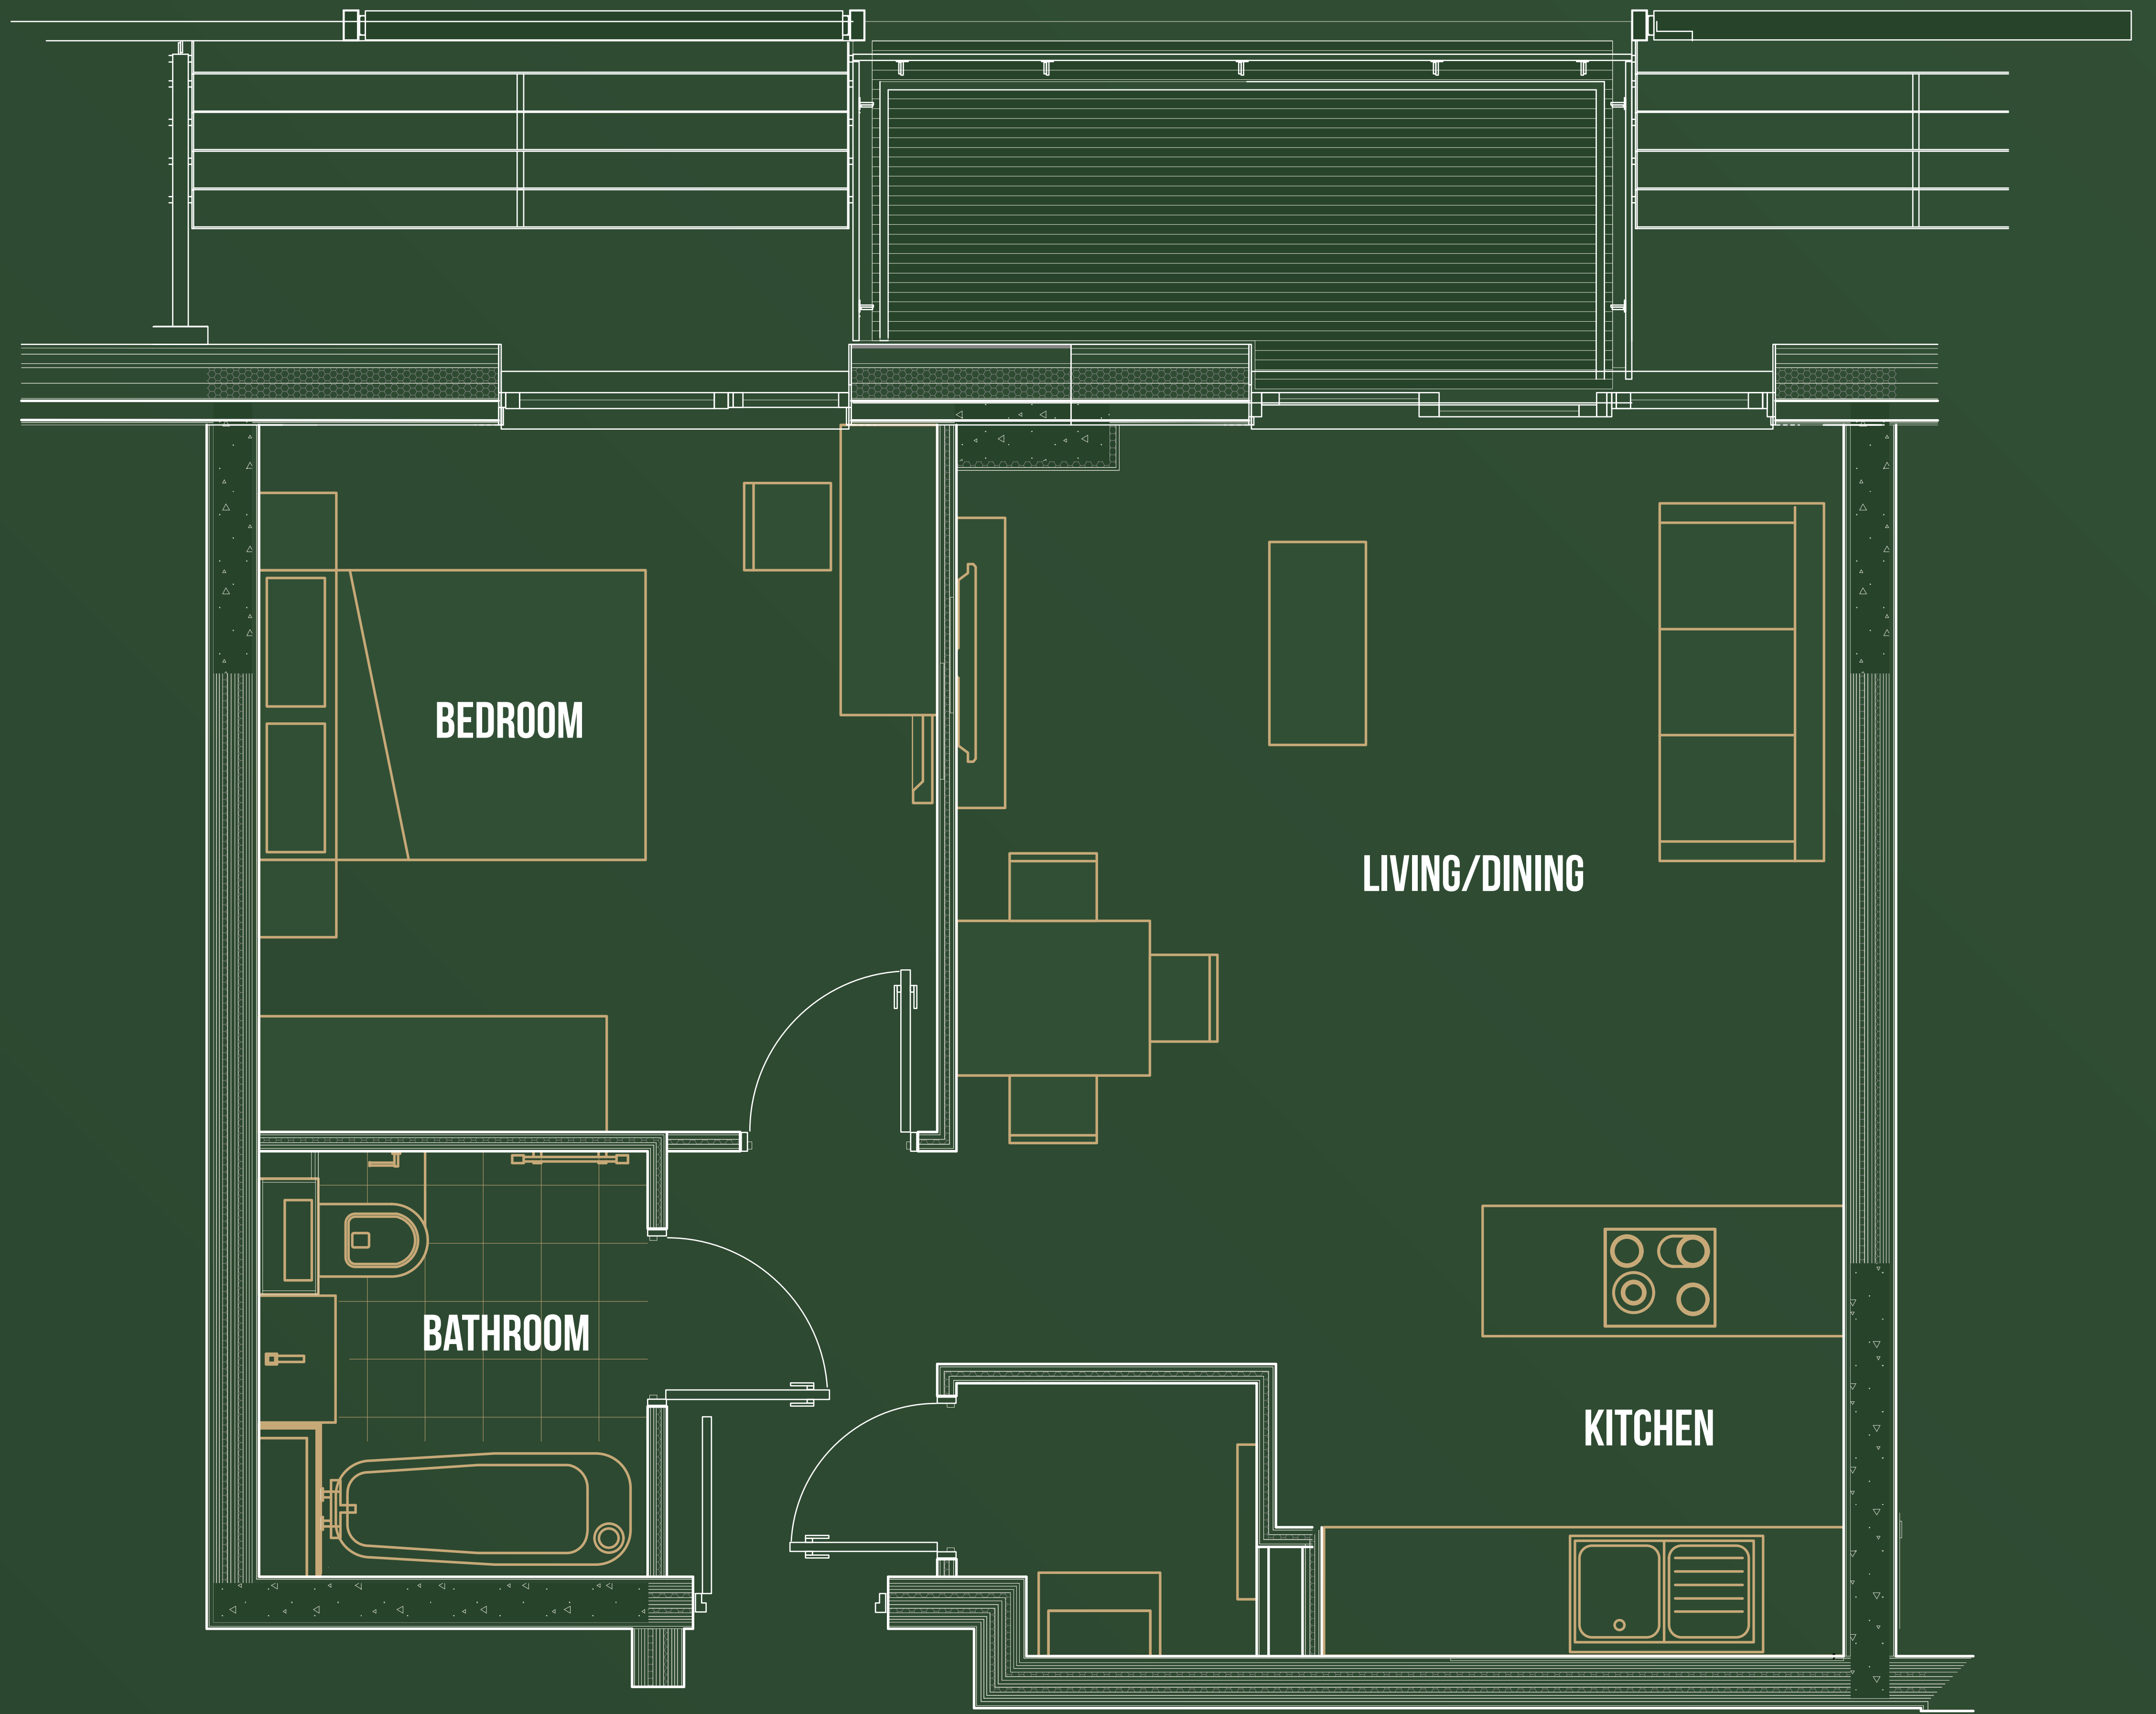

# THE HIGH LINE

50.6sq.m

## 1 BEDROOM APARTMENT

0 1 2 3 4 5 M