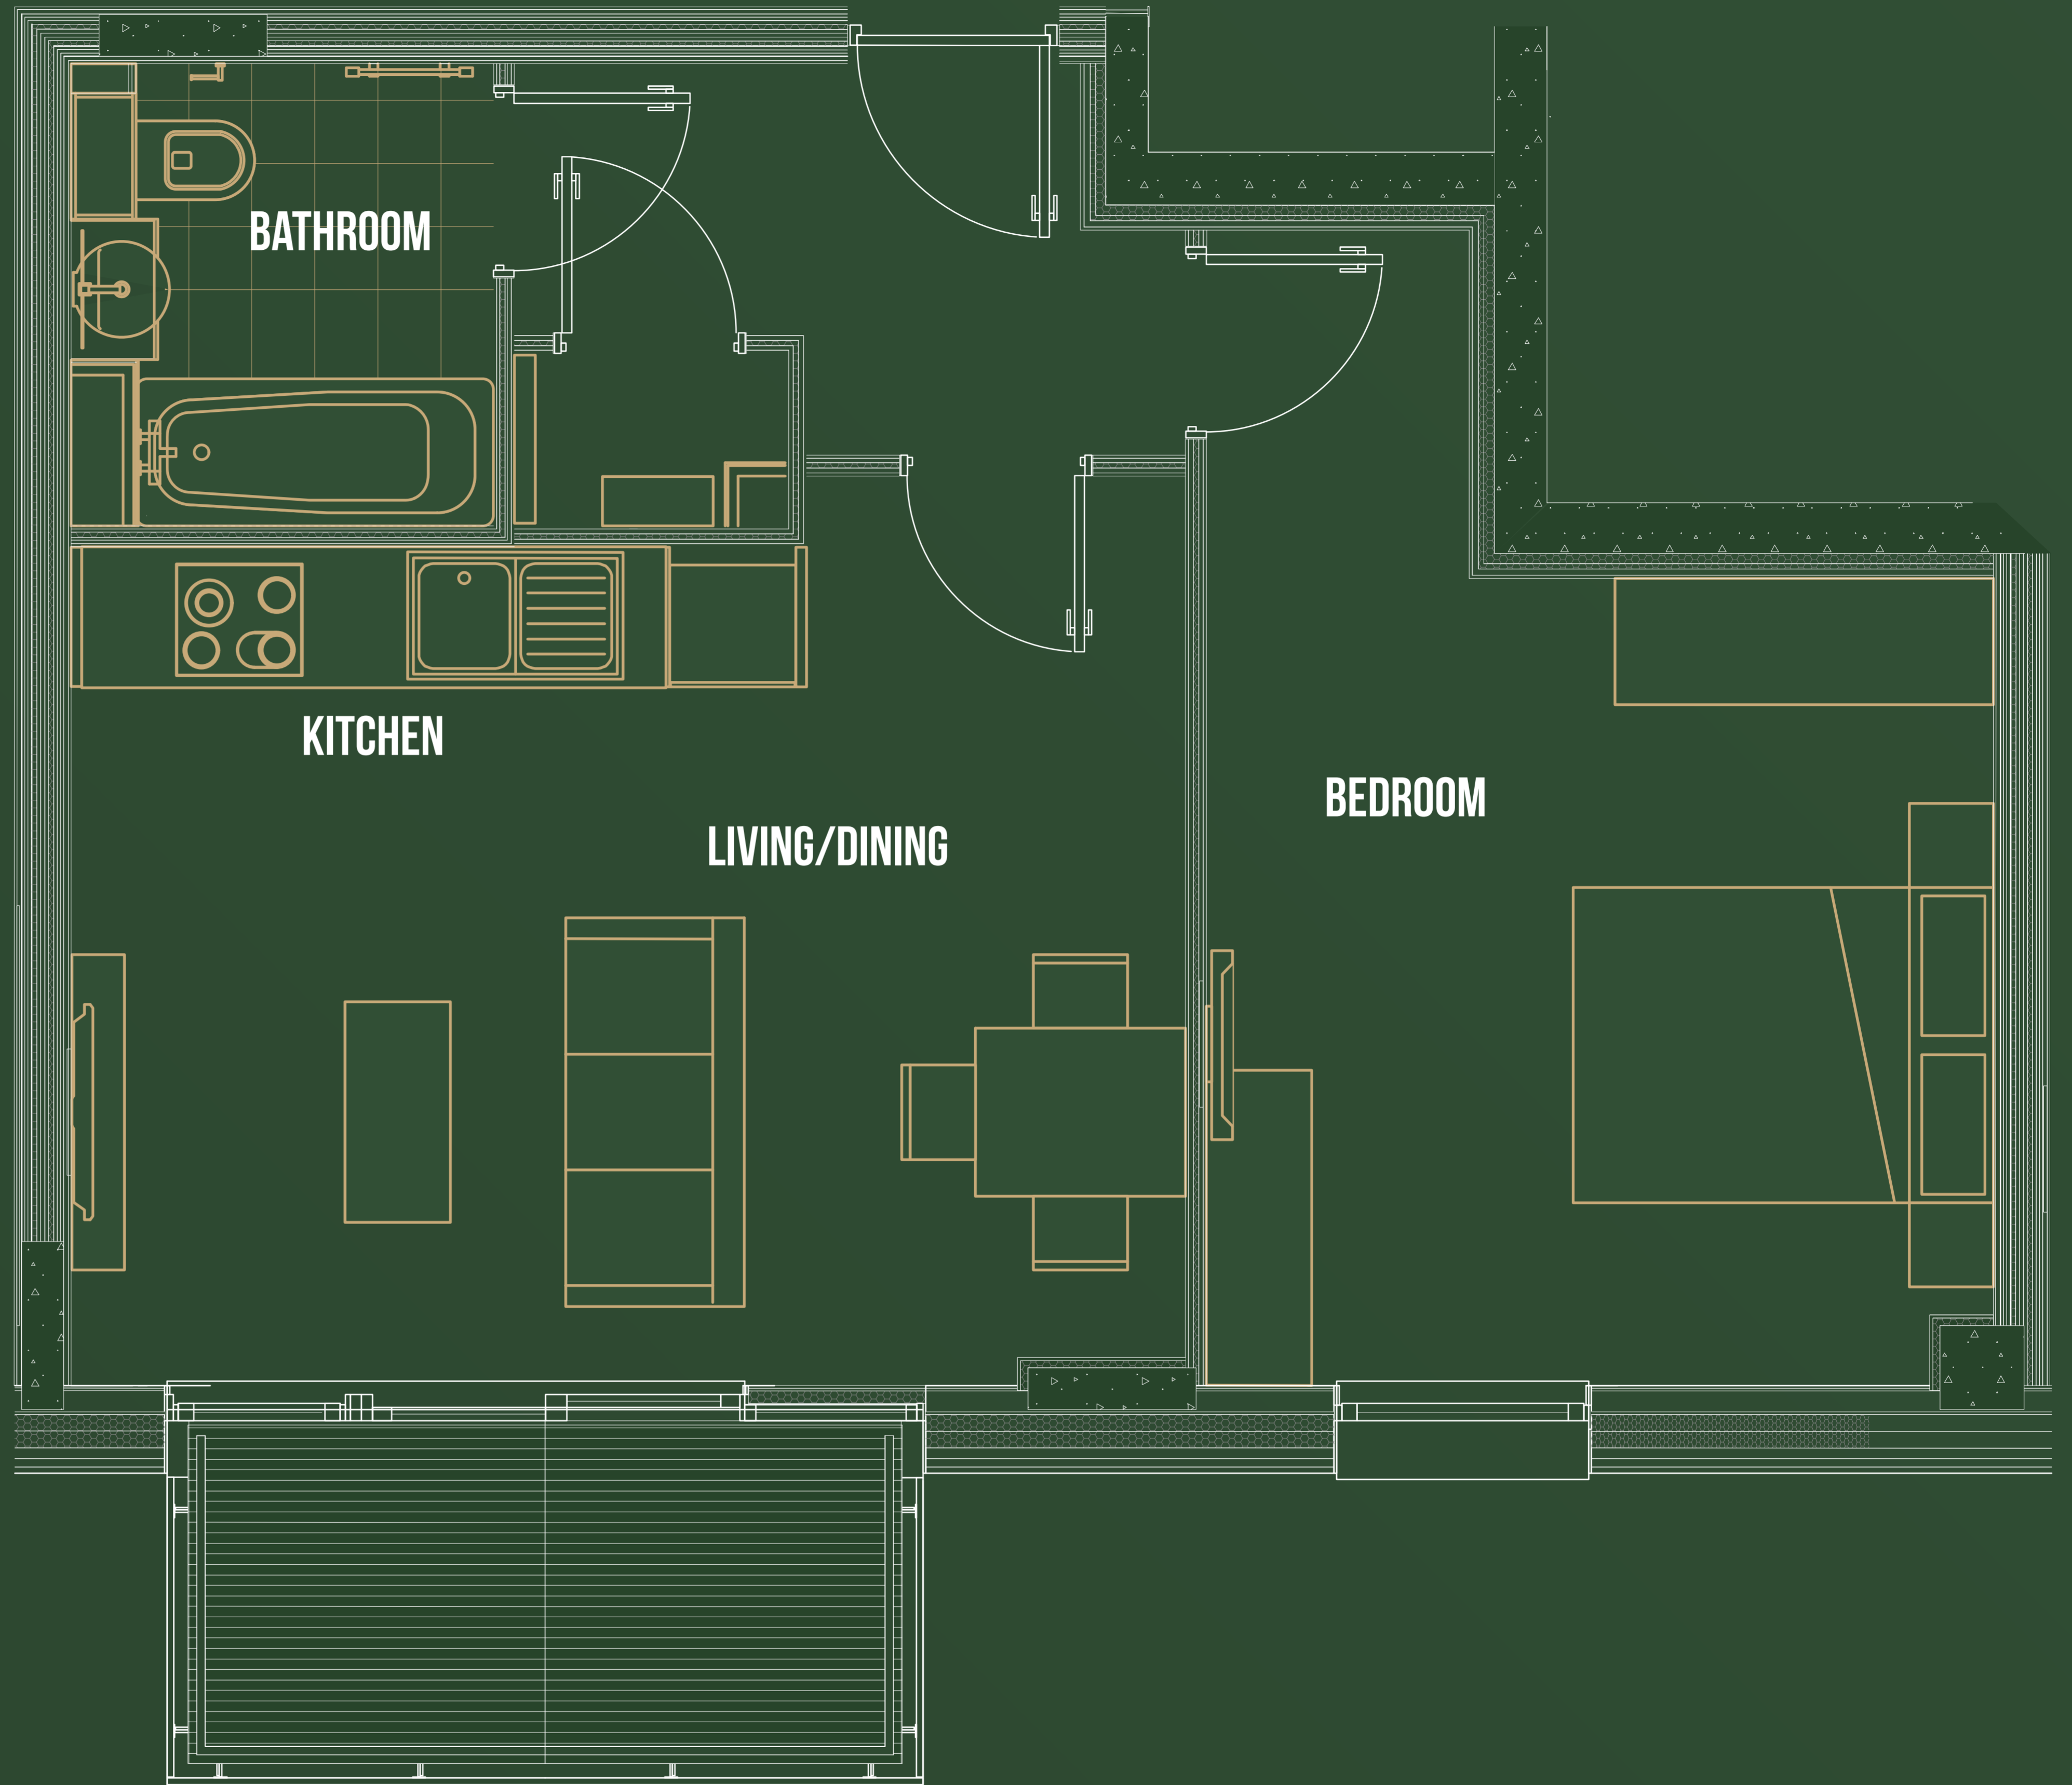

THE H L G H N E

50.1sq.m

1 BEDROOM APARTMENT