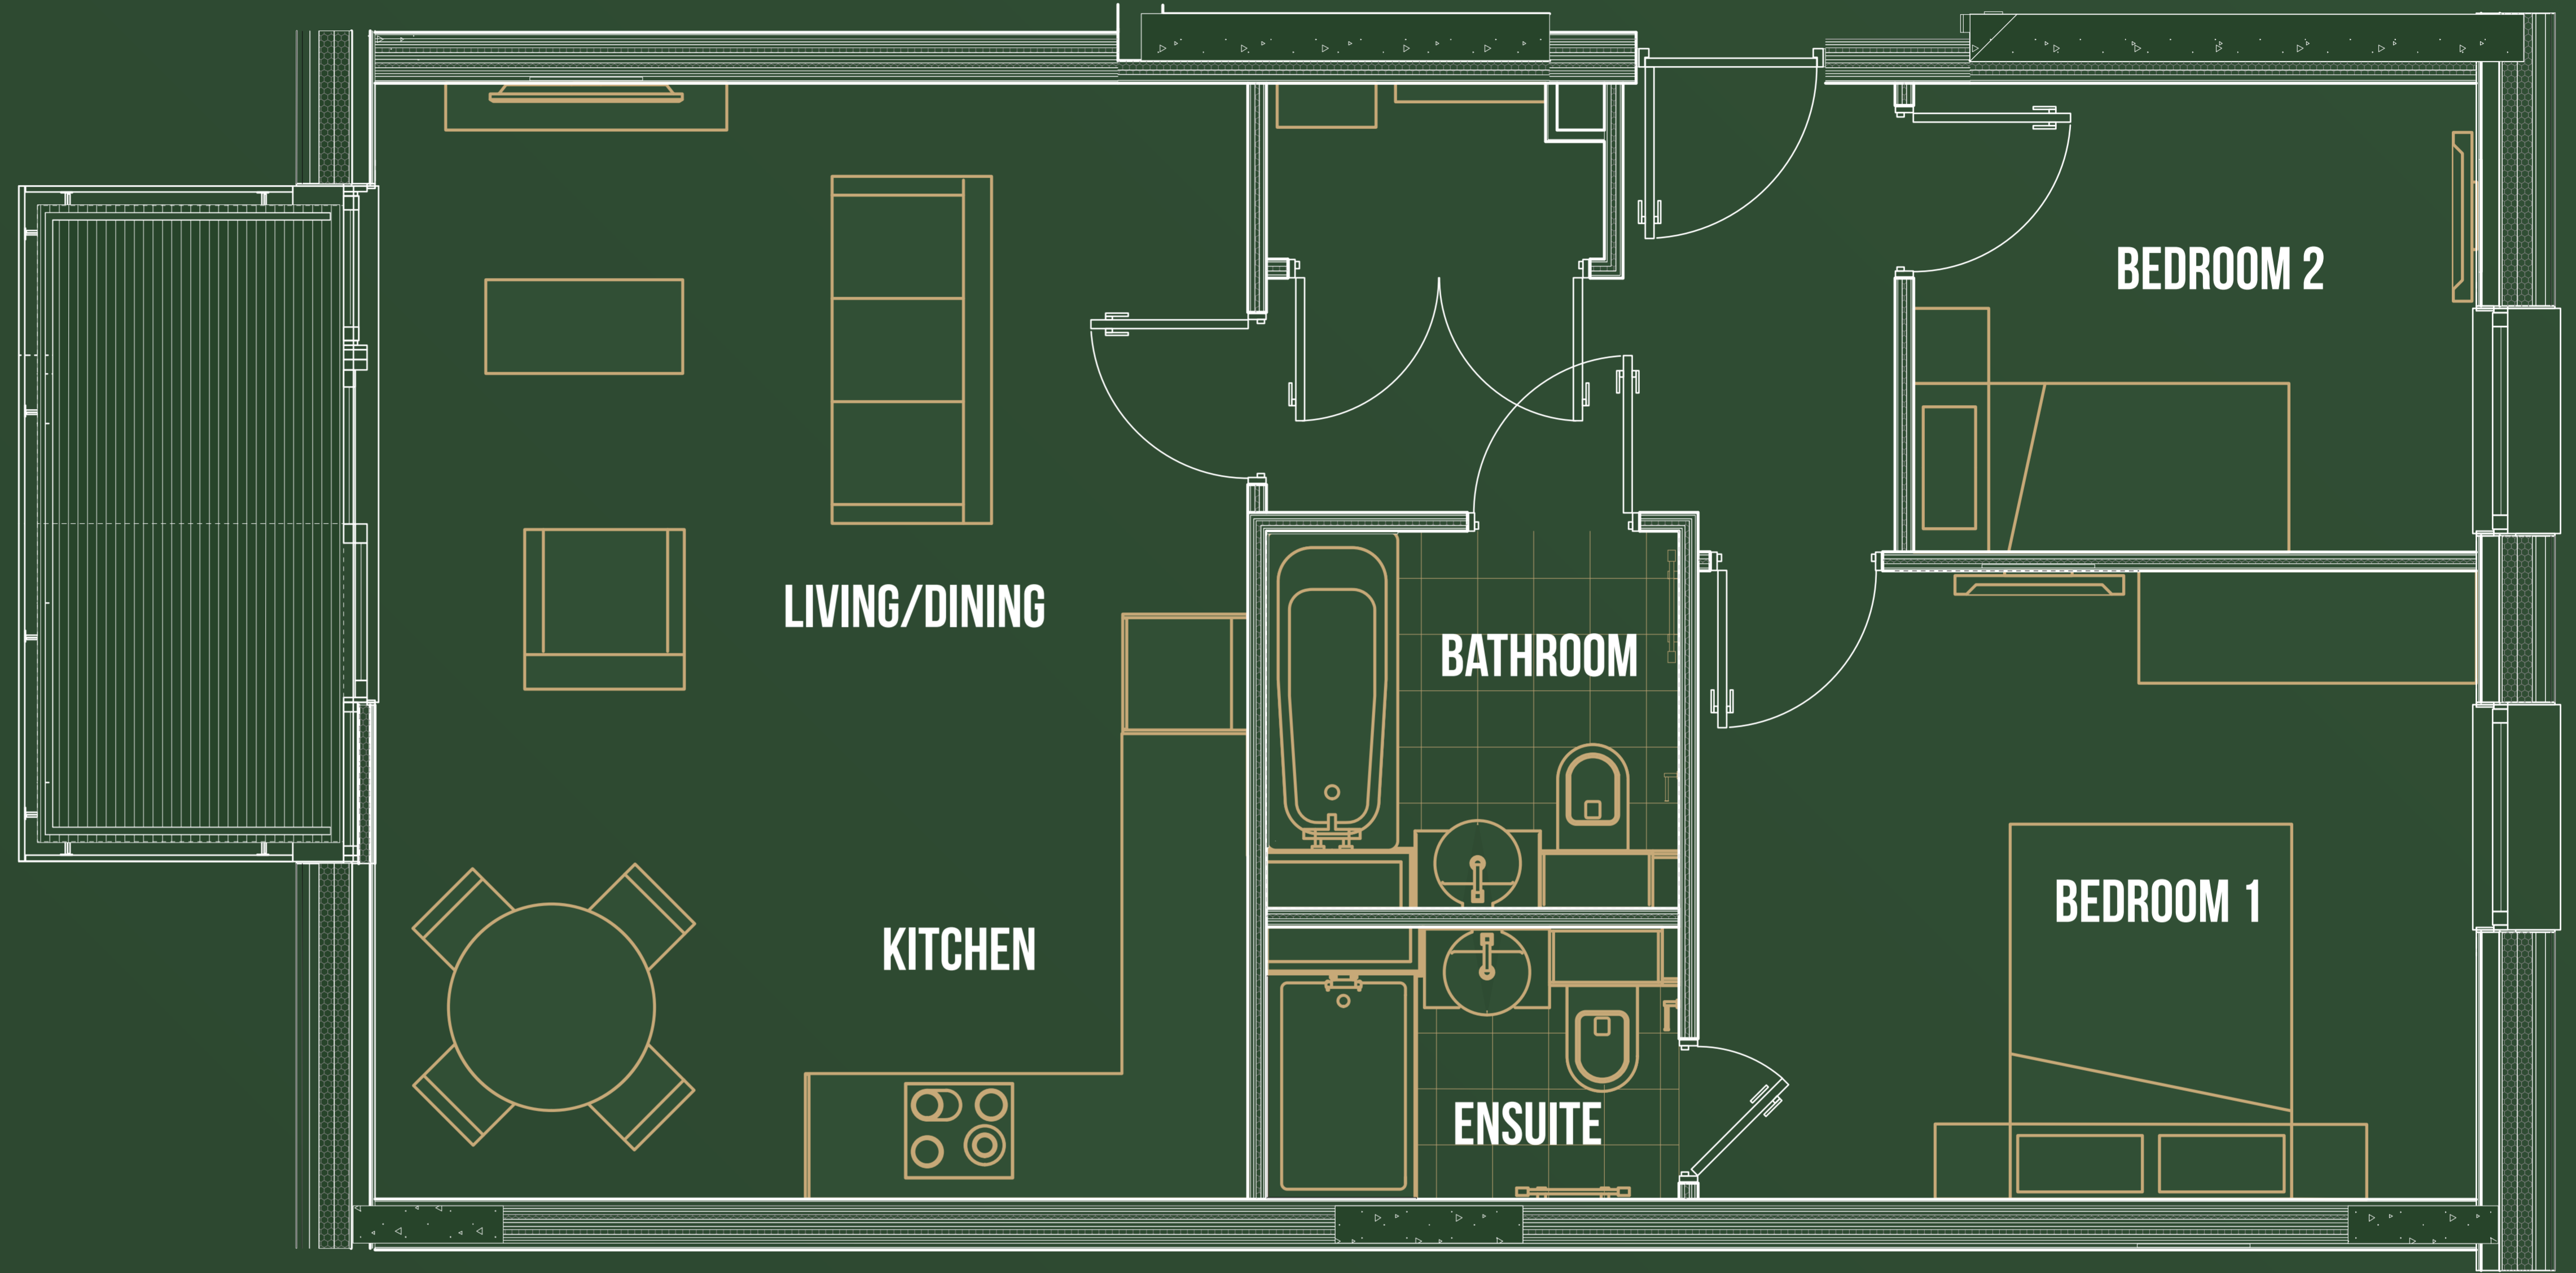

THE
H
L
G
H
N
E

66.6sq.m

2 BEDROOM
APARTMENT